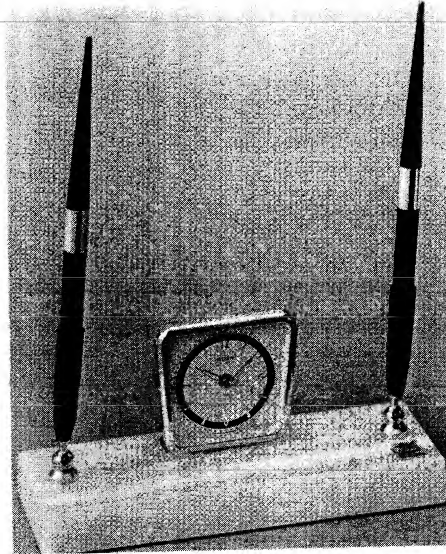

257MC TWO PEN BASE CLOCK